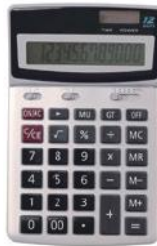

HY-2555
8 digits Calculator

Size 17.1*10.7*1.7cm
QTY/CTN 80pcs
G.W/N.W 12.5/10.5kgs
Carton Size 49.5*37.5*26.5cm
Packing opp bag+corrugated white box