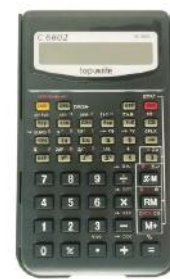

PN-2414 Scientific calculator

Size 12.5*7.4*1.1 cm
QTY/CTN 48pcs
G.W/N.W 10/8 kgs
Carton Size 31.5*32.5*21 cm
Packing blister card