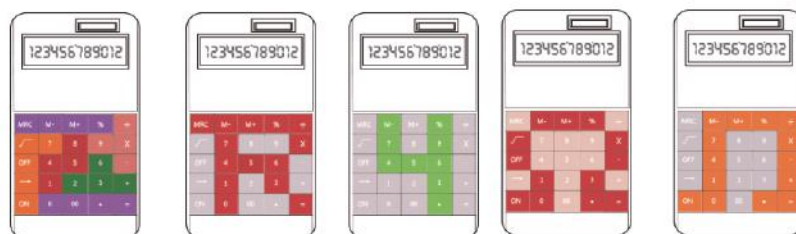

2.change button(part B) color which you like