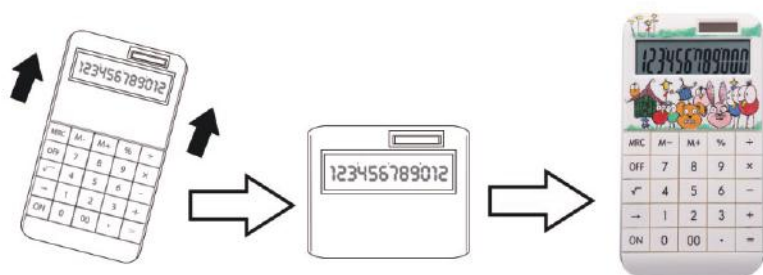

1.push calculator shell (part A)