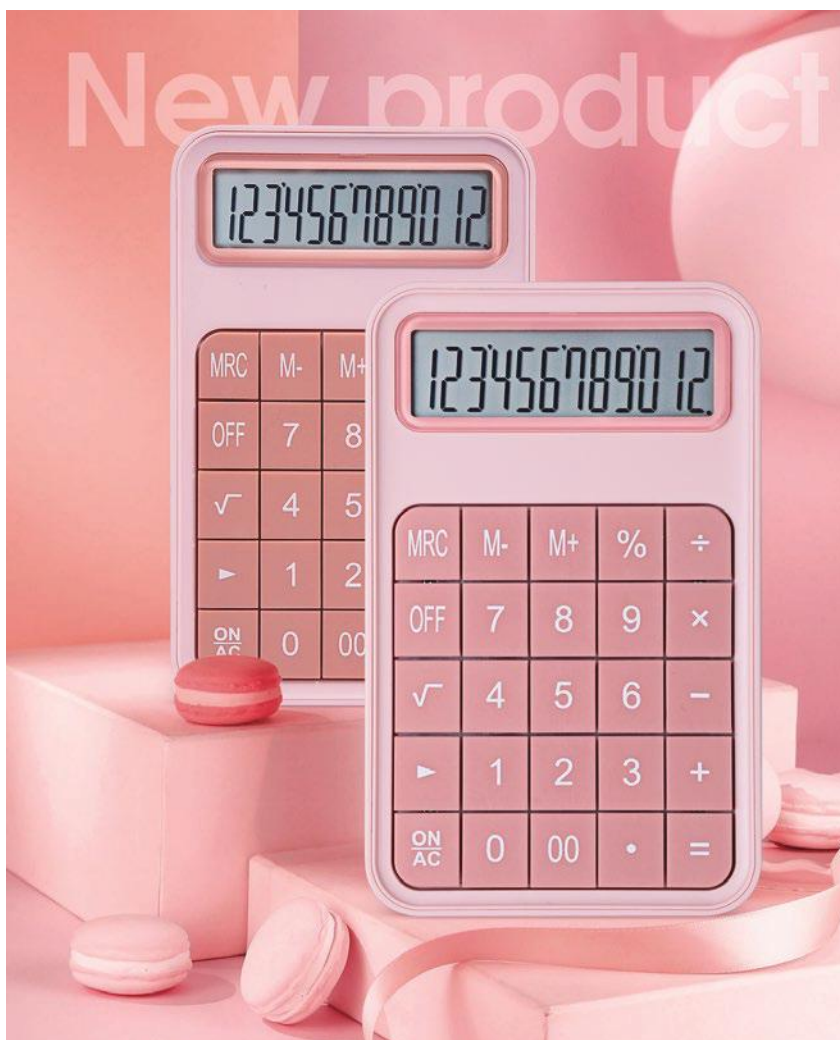

New product