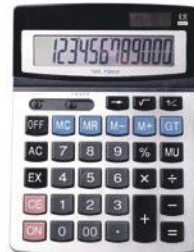

HY-2554

12 digits Calculator

Size 19.6*14.3*2.9CM
QTY/CTN 60pcs
G.W/N.W 17.5/15.5kgs
Carton Size 43.5*43*50cm
Packing opp bag+color box