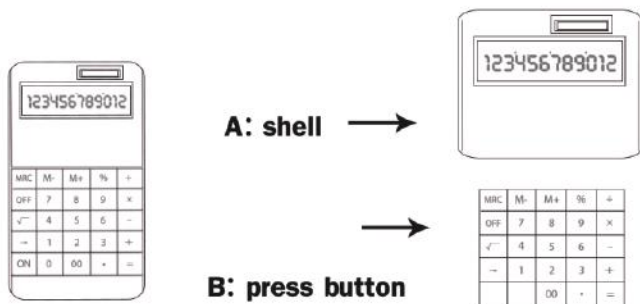

Catalogue

HY-2888

DIY Calculator

Size: 18.5*10.0*1.2 cm

QTY/CTN: 50PCS

CTN Size: 58*27.2*22

Paking: 1pcs/ opp bag+ white box

Diy to be personalized calculator