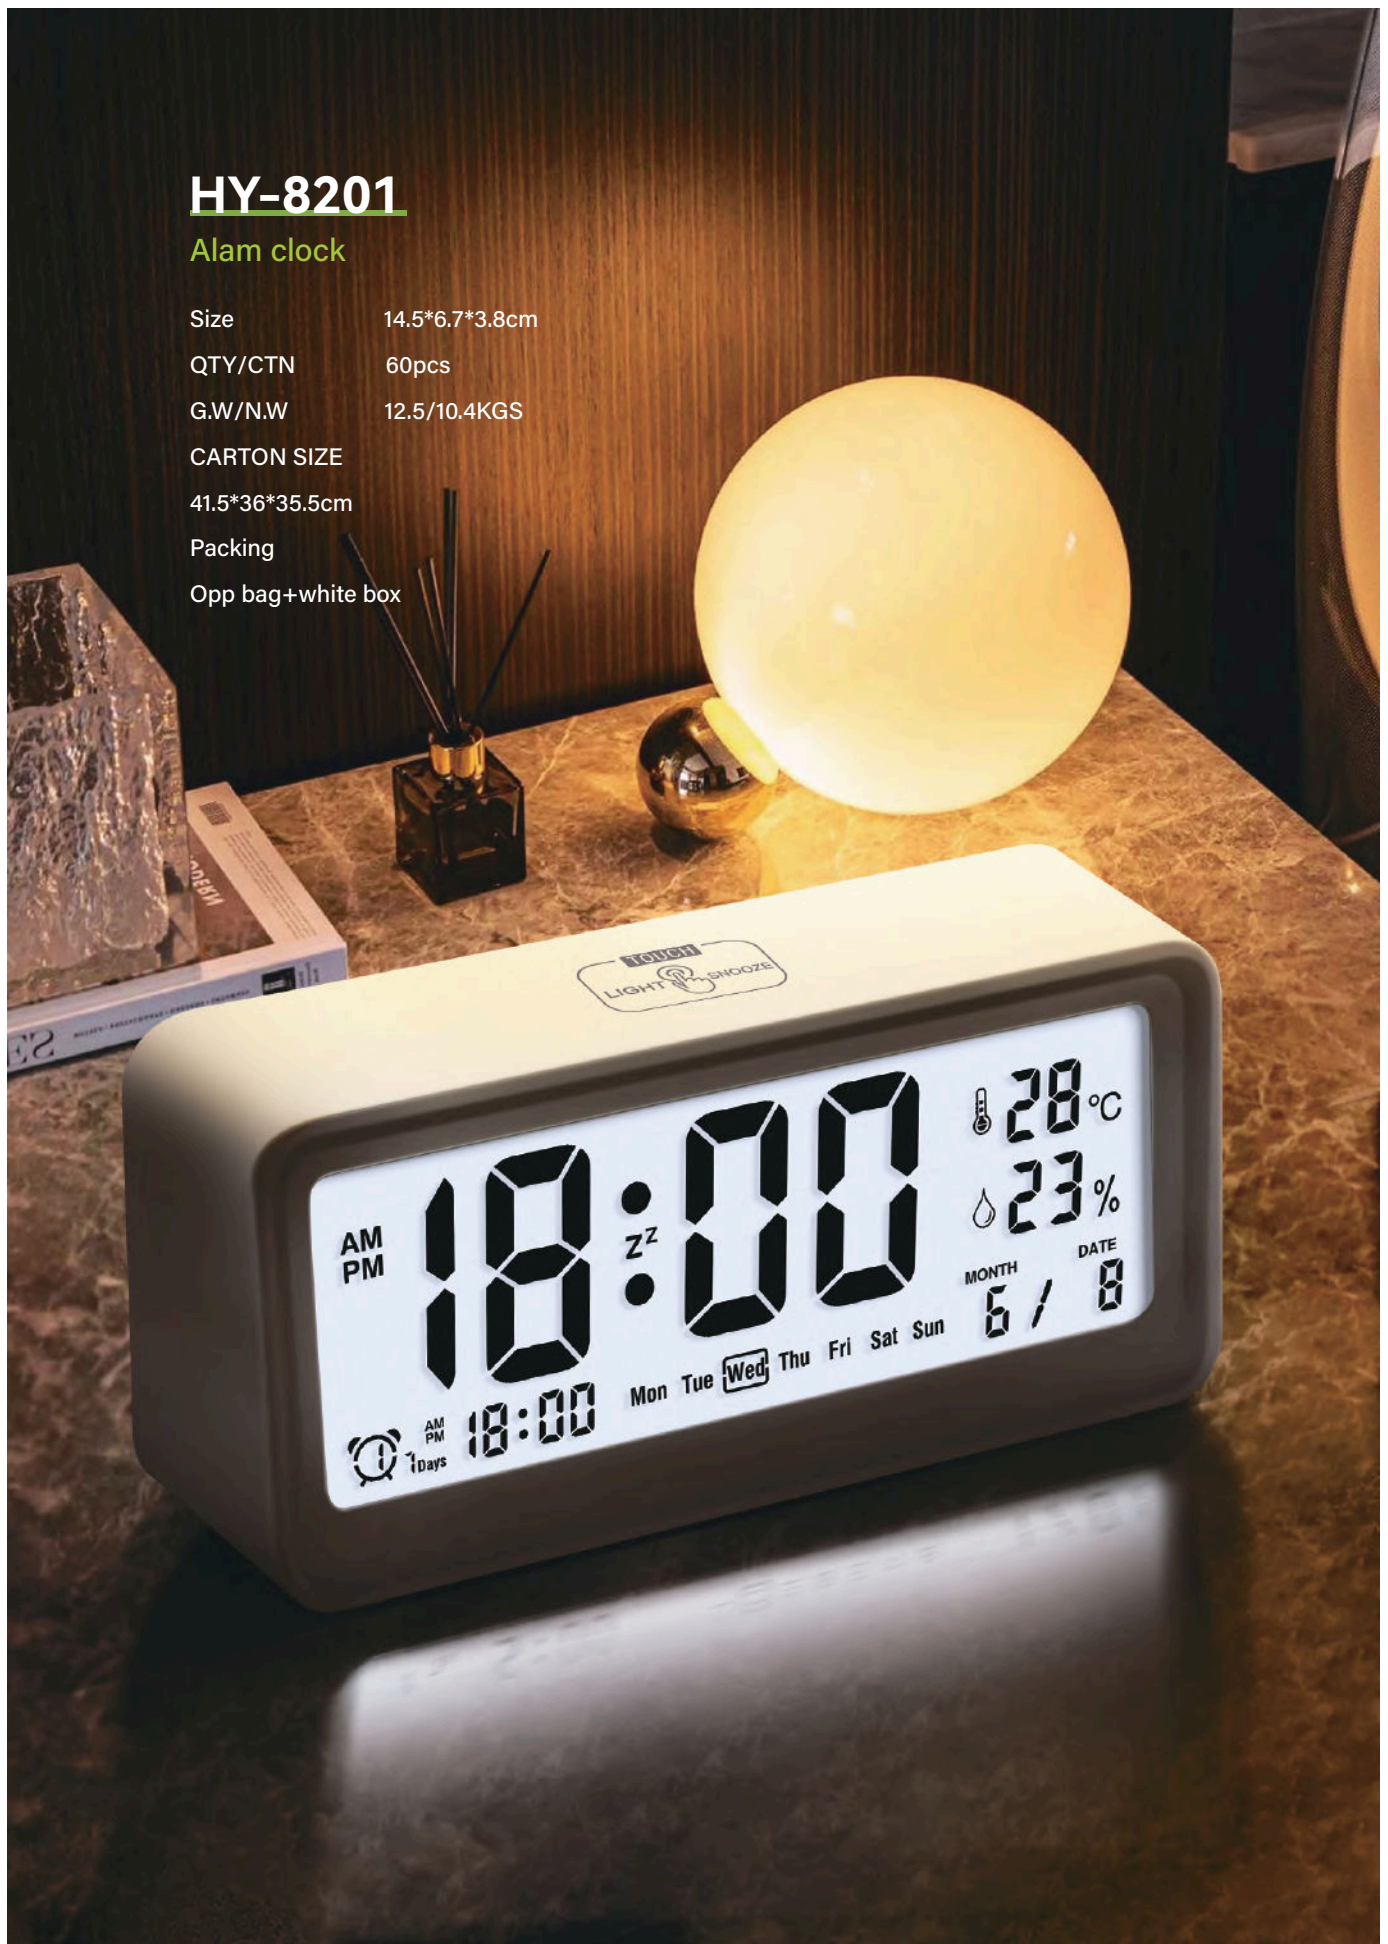

Catalogue

HY-8201

Alarm clock

Size 14.5*6.7*3.8cm

QTY/CTN 60pcs

G.W/N.W 12.5/10.4KGS

CARTON SIZE

41.5*36*35.5cm

Packing

Opp bag+white box

HY-1002

Alarm Clock

Size 8.1*21.5*3.5cm
 QTY/CTN 64pcs
 G.W/N.W 15/13KGS
 CARTON SIZE
 46.5*43*47.5cm

● Kids Alarm Clock, Children's sleep trainer, sleep timer with digital thermometer, touch control and snoozing with 2000mAh rechargeable clocks.

HY-1076-7

Colorful Clock

Size 8.0*8.0*8.0cm
 QTY/CTN 100pcs
 G.W/N.W 14/13kgs
 CTN Size 46*37*49cm
 Packing white box
 Feature 7 colors changing, show date, time, temperature, humidity

HY-1010

Projector Clock

Description:

- Radio controlled clock with fully automatic setting
- Display time,Date,Week,12/24 hours format.
- Interior thermometer - display in °C or °F
- Alarm with snooze function,and have 2 sets alarm clock
- Time zone setting.